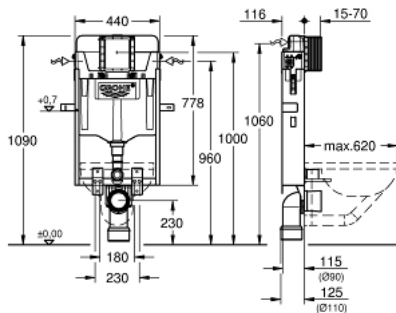

## 39 165 00D UNISSET ELEMENT FOR WC

### PRODUCT DESCRIPTION (1/2)

- with flushing cistern GD 2, 3 - 4.5 l
- 778 x 440 x 116 mm
- for single installation
- 2 WC fixing bolts
- distance of fixing bolts 180/230 mm
- outlet bend Ø 90 mm
- reducer Ø 90/110 mm
- inlet and outlet connecting set
- flushing cistern GD 2, 3 - 4.5 l, containing following features
- adjustment ex factory 4.5 l and 3 l
- pneumatic discharge valve offering 3 modes of operation: dual flush or start/stop or single flush
- water supply from left/right/back or top
- low noise (group I acc. to German Noise Specification)
- cistern insulated against condensation
- ½" angle valve with push fit flexible hose union
- no tools required for installation of inspection shaft
- for vertical or horizontal use
- preparation for shower toilets with additional accessory 40 899 000

## 39 165 00D **UNISET ELEMENT FOR WC**

### **PRODUCT DESCRIPTION** (2/2)

- for mounting of small flush plates revision shaft 40 911 000 needs to be ordered separately