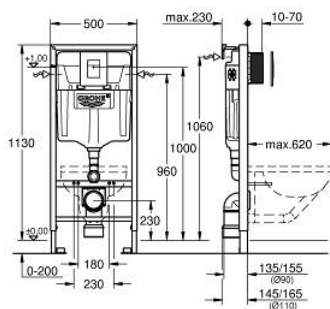

38 772 00D RAPID SL 3-IN-1 SET FOR WC, 1.13 M INSTALLATION HEIGHT

PRODUCT DESCRIPTION

- with flushing cistern GD 2
- Rapid SL element for WC (38 528 001)
- Skate Cosmopolitan flush plate, chrome (38 732 000)
- wall brackets (38 558 00M)

38 772 00D RAPID SL 3-IN-1 SET FOR WC, 1.13 M INSTALLATION HEIGHT

SPARE PARTS, October 2021 – now

- 1: Threaded bolt (Spare part-nr. 4276400M)
- 2: WC inlet and outlet connecting set (Spare part-nr. 37311K00)
- 2.1: Basin fastening (Spare part-nr. 43511SH0)
- 2.2: Connector (Spare part-nr. 37119000)
- 3: PP-outlet bend Ø 90 mm (Spare part-nr. 42327000)
- 4: 4" Outlet Adaptor for Rapid SL (Spare part-nr. 42242000)
- 5: Support for outlet bend (Spare part-nr. 42243000)
- 6: Revision shaft

(Spare part-nr. 66791000)
- 7: Filling valve (Spare part-nr. 37095000)
- 7.1: Lever (Spare part-nr. 43734000)
- 7.1.1: Seal (Spare part-nr. 4377000M)
- 7.2: Valve head (Spare part-nr. 43536000)
- 7.3: Membrane (Spare part-nr. 4375800M)
- 7.4: Screw cap (Spare part-nr. 43735000)
- 7.5: Valve FLOAT, 5 pcs.. (Spare part-nr. 4379100M)
- 7.6: Set of seals (Spare part-nr. 43722000)*
- 8: Support device (Spare part-nr. 42246000)
- 9: Tube (Spare part-nr. 42233000)
- 9.1: Sealing washer (Spare part-nr. 0319100M)
- 10: Dual Flush discharge valve AV1 (Spare part-nr. 42320000)
- 10.1: Extension for overflow pipe (Spare part-nr. 42313000)
- 10.2: Pneumatic hose (Spare part-nr. 42319000)
- 10.3: Seal (Spare part-nr. 42310000)
- 11: Valve seat for GD2 (Spare part-nr. 42315000)
- 12: Wall brackets