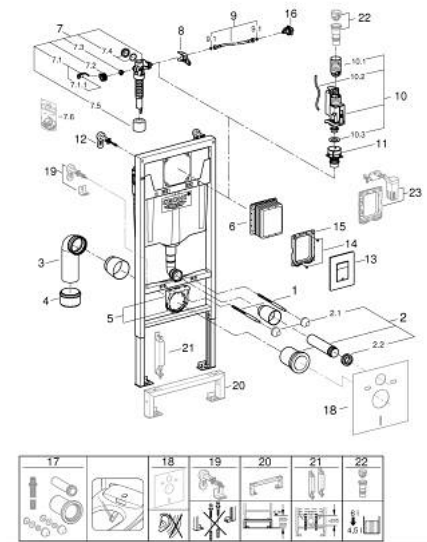

38 772 00D RAPID SL 3-IN-1 SET FOR WC, 1.13 M INSTALLATION HEIGHT

PRODUCT DESCRIPTION

- with flushing cistern GD 2
- Rapid SL element for WC (38 528 001)
- Skate Cosmopolitan flush plate, chrome (38 732 000)
- wall brackets (38 558 00M)

38 772 00D RAPID SL 3-IN-1 SET FOR WC, 1.13 M INSTALLATION HEIGHT

SPARE PARTS, October 2021 – now

- 1: Threaded bolt (Spare part-nr. 4276400M)
- 2: WC inlet and outlet connecting set (Spare part-nr. 37311K00)
- 2.1: Basin fastening (Spare part-nr. 43511SH0)
- 2.2: Connector (Spare part-nr. 37119000)
- 3: PP-outlet bend Ø 90 mm (Spare part-nr. 42327000)
- 4: 4" Outlet Adaptor for Rapid SL (Spare part-nr. 42242000)
- 5: Support for outlet bend (Spare part-nr. 42243000)
- 6: Revision shaft

(Spare part-nr. 66791000)
- 7: Filling valve (Spare part-nr. 37095000)
- 7.1: Lever (Spare part-nr. 43734000)
- 7.1.1: Seal (Spare part-nr. 4377000M)
- 7.2: Valve head (Spare part-nr. 43536000)
- 7.3: Membrane (Spare part-nr. 4375800M)
- 7.4: Screw cap (Spare part-nr. 43735000)
- 7.5: Valve FLOAT, 5 pcs.. (Spare part-nr. 4379100M)
- 7.6: Set of seals (Spare part-nr. 43722000)*
- 8: Support device (Spare part-nr. 42246000)
- 9: Tube (Spare part-nr. 42233000)
- 9.1: Sealing washer (Spare part-nr. 0319100M)
- 10: Dual Flush discharge valve AV1 (Spare part-nr. 42320000)
- 10.1: Extension for overflow pipe (Spare part-nr. 42313000)
- 10.2: Pneumatic hose (Spare part-nr. 42319000)
- 10.3: Seal (Spare part-nr. 42310000)
- 11: Valve seat for GD2 (Spare part-nr. 42315000)
- 12: Wall brackets