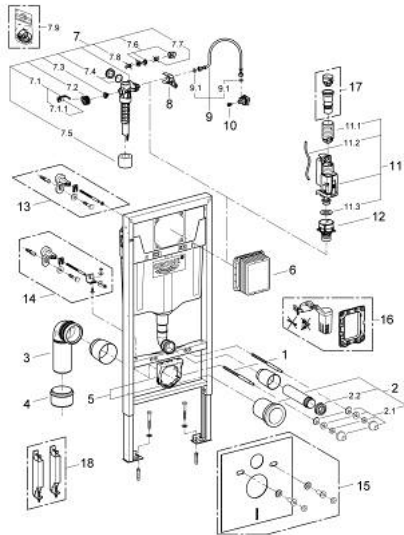

38 528 00D **RAPID SL ELEMENT FOR WC, 1.13 M INSTALLATION HEIGHT**

SPARE PARTS, September 2022 – now

- 1: Threaded bolt (Spare part-nr. 4276400M)
 - 2: WC inlet and outlet connecting set (Spare part-nr. 37311K00)
 - 2.1: Basin fastening (Spare part-nr. 43511SH0)
 - 2.2: Connector (Spare part-nr. 37119000)
 - 3: PP-outlet bend Ø 90 mm (Spare part-nr. 42327000)
 - 4: 4" Outlet Adaptor for Rapid SL (Spare part-nr. 42242000)
 - 5: Support for outlet bend (Spare part-nr. 42243000)
 - 6: Revision shaft

38 528 00D RAPID SL ELEMENT FOR WC, 1.13 M INSTALLATION HEIGHT

SPARE PARTS, April 2018 – September 2022

- 1: Threaded bolt (Spare part-nr. 4276400M)
- 2: WC inlet and outlet connecting set (Spare part-nr. 37311K00)
- 2.1: Basin fastening (Spare part-nr. 43511SH0)
- 2.2: Connector (Spare part-nr. 37119000)
- 3: PP-outlet bend Ø 90 mm (Spare part-nr. 42327000)
- 4: 4" Outlet Adaptor for Rapid SL (Spare part-nr. 42242000)
- 5: Support for outlet bend (Spare part-nr. 42243000)
- 6: Revision shaft