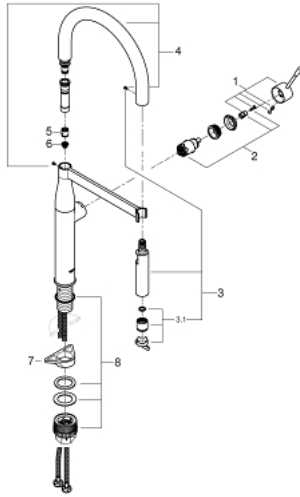

30 294 DC0 ESSENCE SINGLE-LEVER SINK MIXER 1/2"

SPARE PARTS, April 2015 – now

- 1: Lever (Spare part-nr. 46927DC0)
- 2: Cartridge (Spare part-nr. 46963000)
- 3: Hand shower (Spare part-nr. 46965DC0)
- 3.1: Flow straightener (Spare part-nr. 48347000)
- 4: Shower hose (Spare part-nr. 46964KK0)
- 5: Non-return valve (Spare part-nr. 08565000)
- 6: Dirt strainer (Spare part-nr. 0676800M)
- 7: Support plate (Spare part-nr. 05334000)
- 8: Mounting set (Spare part-nr. 48477000)