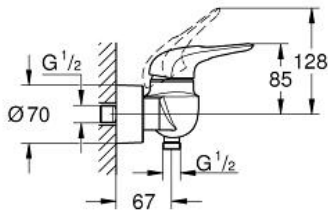

EUROSTYLE
Single-lever shower mixer 1/2"
MODEL # 33590003

Pure Freude
an Wasser

GROHE

Product Description:
EUROSTYLE
Single-lever shower mixer 1/2"

Standard Specification:
wall mounted
loop metal lever
GROHE SilkMove 35 mm ceramic cartridge
with temperature limiter
GROHE StarLight chrome finish
adjustable flow rate limiter
shower outlet 1/2" with integrated non-return valve
covered S-unions
metal wall escutcheons
protected against backflow