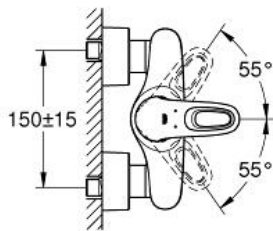

EUROSTYLE
Single-lever shower mixer 1/2"
MODEL # 33590003

Pure Freude
an Wasser

GROHE

Product Description:
EUROSTYLE
Single-lever shower mixer 1/2"

Standard Specification:
wall mounted
loop metal lever
GROHE SilkMove 35 mm ceramic cartridge
with temperature limiter
GROHE StarLight chrome finish
adjustable flow rate limiter
shower outlet 1/2" with integrated non-return valve
covered S-unions
metal wall escutcheons
protected against backflow