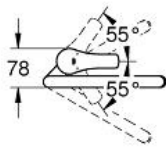

EUROSMART  
 Single-lever sink mixer 1/2"  
 MODEL # 33202002

Pure Freude  
 an Wasser

**Product Description:**  
 EUROSMART  
 Single-lever sink mixer 1/2"

**Standard Specification:**  
 high spout  
 single hole installation  
**GROHE StarLight** finish  
**GROHE SilkMove** 35 mm ceramic cartridge  
 integrated temperature limiter  
 mousseur  
 adjustable flow rate limiter  
 swivel tubular spout  
 adjustable swivel area 0° / 150° / 360°  
 flexible connection hoses  
 rapid installation system  
 min. recommended pressure 1.0 bar