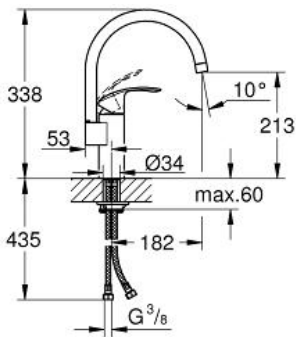

EUROSMART  
 Single-lever sink mixer 1/2"  
 MODEL # 33202002

Pure Freude  
 an Wasser

**Product Description:**  
 EUROSMART  
 Single-lever sink mixer 1/2"

**Standard Specification:**  
 high spout  
 single hole installation  
**GROHE StarLight** finish  
**GROHE SilkMove** 35 mm ceramic cartridge  
 integrated temperature limiter  
 mousseur  
 adjustable flow rate limiter  
 swivel tubular spout  
 adjustable swivel area 0° / 150° / 360°  
 flexible connection hoses  
 rapid installation system  
 min. recommended pressure 1.0 bar

**Color:**  
 □ 33202002 chrome